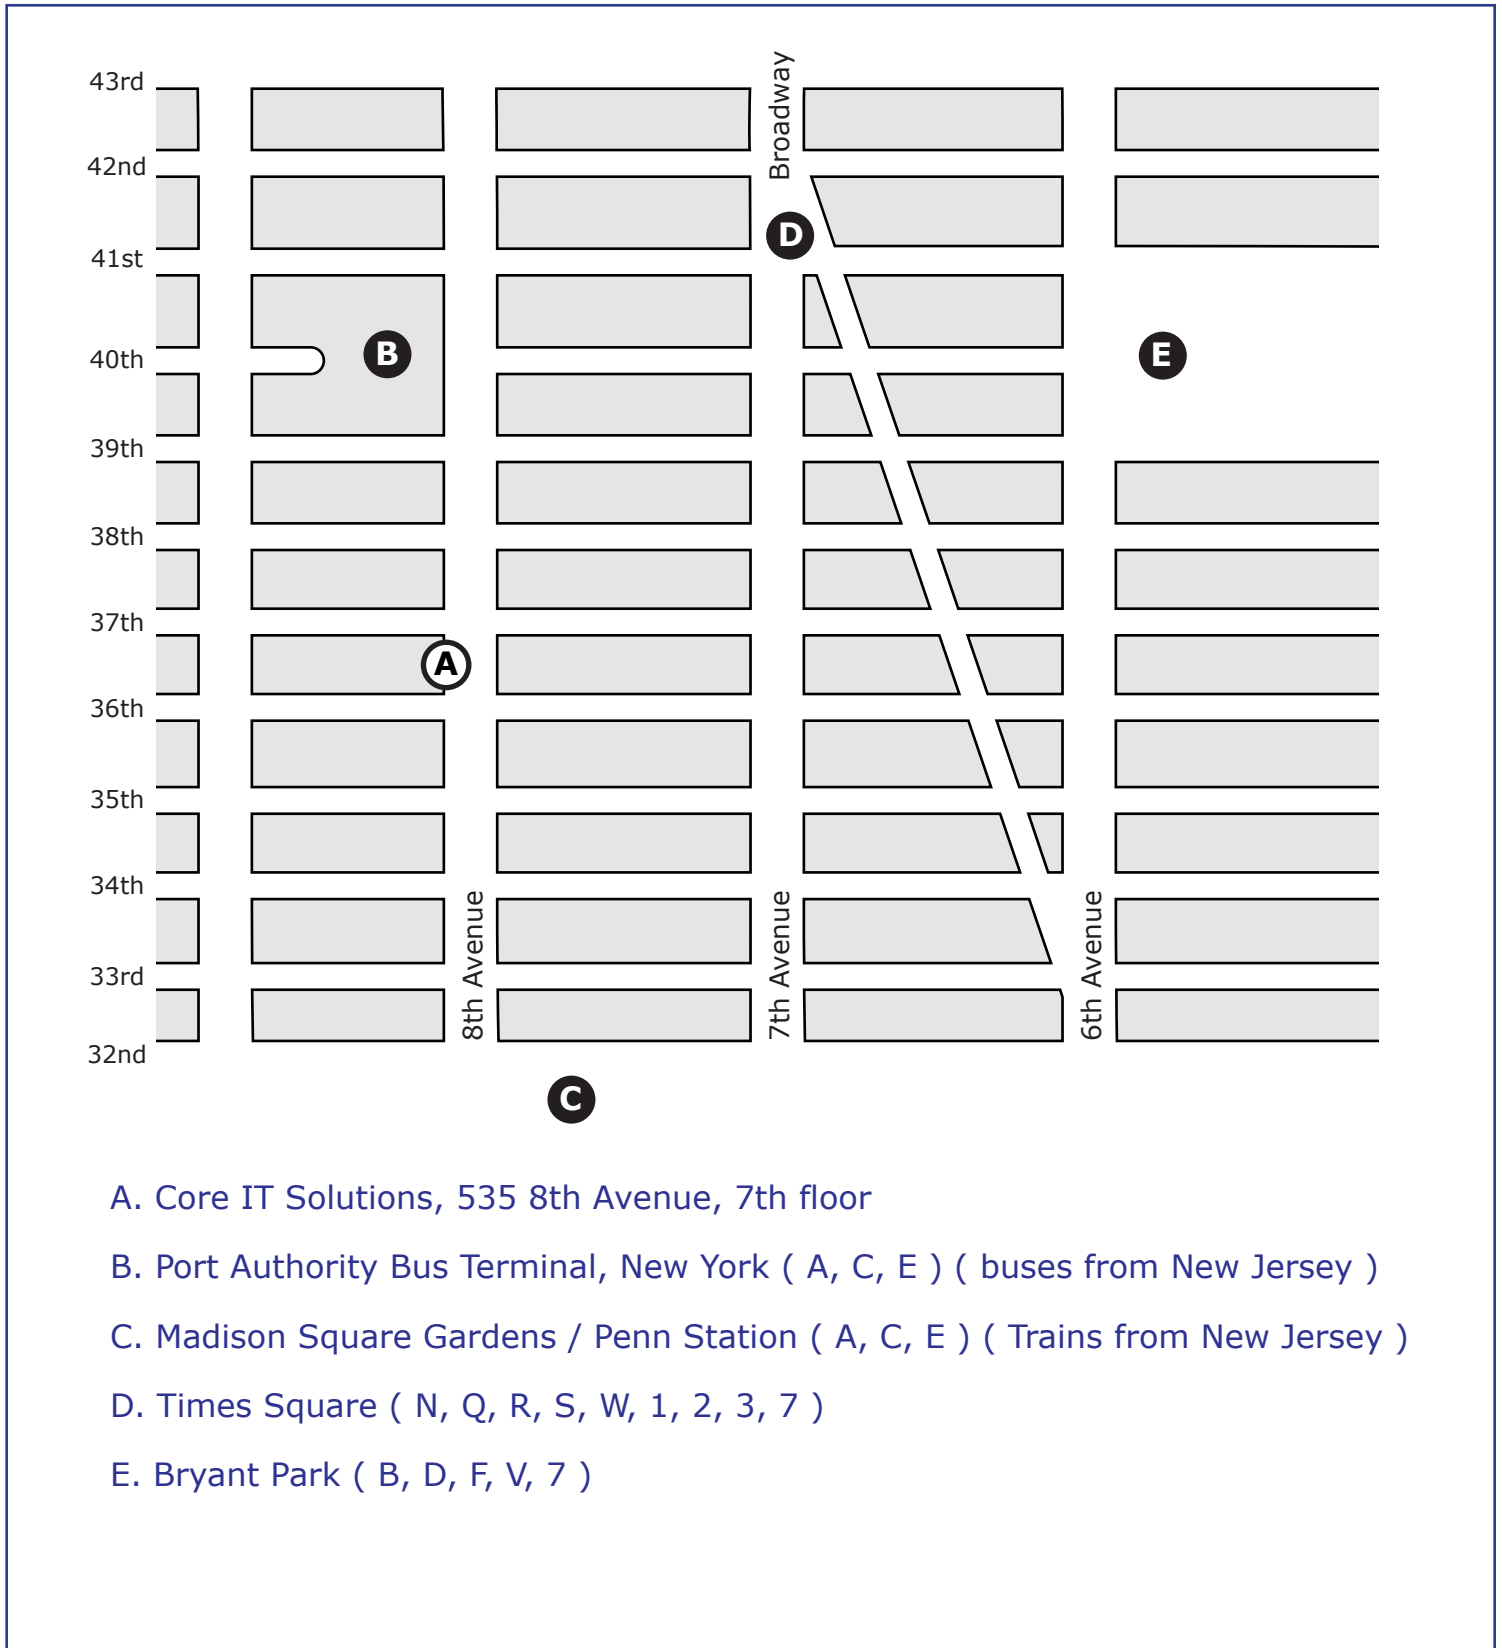

DIRECTIONS

phone : 212 273 7712 fax : 212 580 9238

- A. Core IT Solutions, 535 8th Avenue, 7th floor
- B. Port Authority Bus Terminal, New York (A, C, E) (buses from New Jersey)
- C. Madison Square Gardens / Penn Station (A, C, E) (Trains from New Jersey)
- D. Times Square (N, Q, R, S, W, 1, 2, 3, 7)
- E. Bryant Park (B, D, F, V, 7)